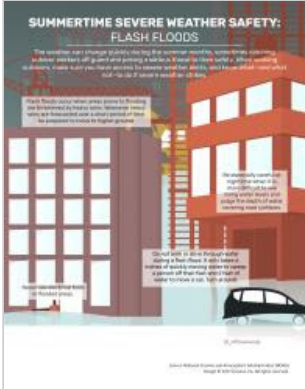

Intentional Success

Thank you for your business Jackson,

As there is a flash flood in effect for tonight, I thought it'd be fitting to take 2 minutes and talk "Best practices" on keeping everything in your basement dry and secure:

<https://www.youtube.com/watch?v=Z3OwX0wVLI&feature=youtu.be>

If you ever feel we can help with anything, insurance or otherwise, please ask.

Driven to serve,

Jackson Bubolz

Summertime Severe Weather Safety: Flash Floods